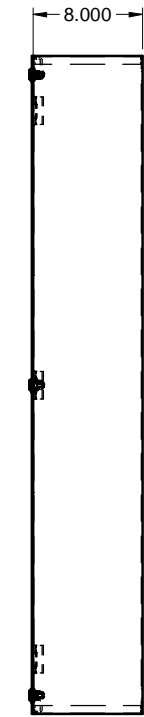

TCS484808
STEEL / ACIER

QUARTER TURN LATCH /
QUART DE TOUR (x3)

TOP / DESSUS

FRONT / FACE

SIDE / CÔTÉ

FRONT WITHOUT COVER
FACE SANS COUVERCLE

Ø 0.169
(x8)