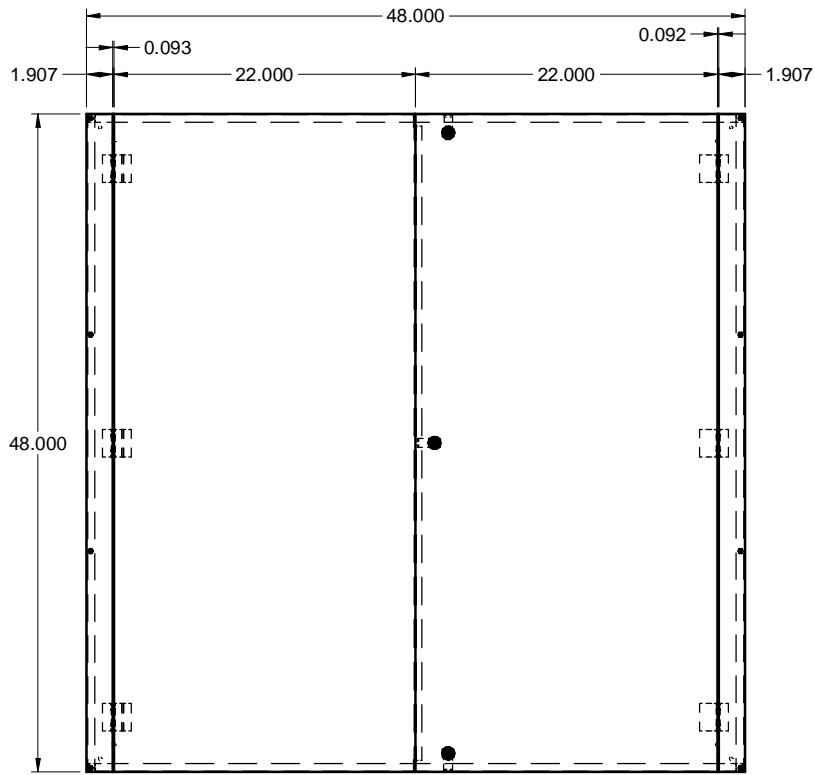

TCS484808
STEEL / ACIER

QUARTER TURN LATCH /
QUART DE TOUR (x3)

TOP / DESSUS

FRONT / FACE

SIDE / CÔTÉ

FRONT WITHOUT COVER
FACE SANS COUVERCLE

Ø 0.169
(x8)