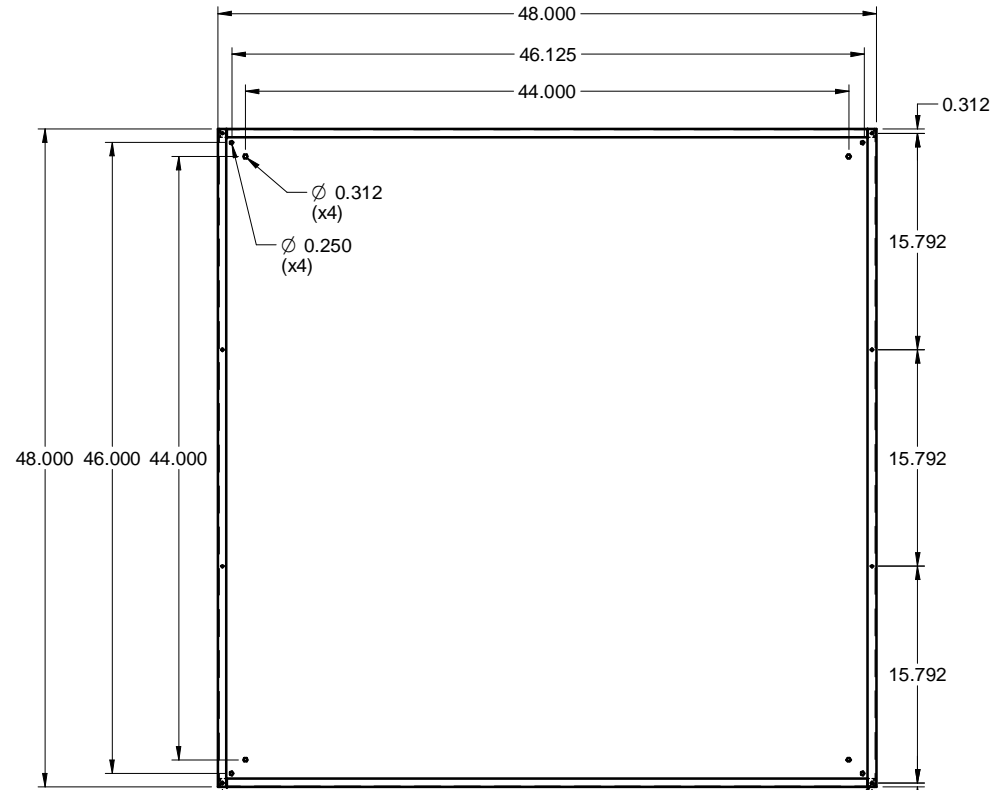

TCS484808
STEEL / ACIER

QUARTER TURN LATCH /
QUART DE TOUR (x3)

TOP / DESSUS

FRONT / FACE

SIDE / CÔTÉ

FRONT WITHOUT COVER
FACE SANS COUVERCLE

Ø 0.169
(x8)