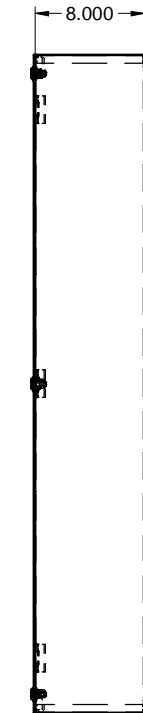

TCS483608
STEEL / ACIER

TOP / DESSUS

QUARTER TURN LATCH /
QUART DE TOUR (x3)

FRONT / FACE

SIDE / CÔTÉ

FRONT WITHOUT COVER
FACE SANS COUVERCLE