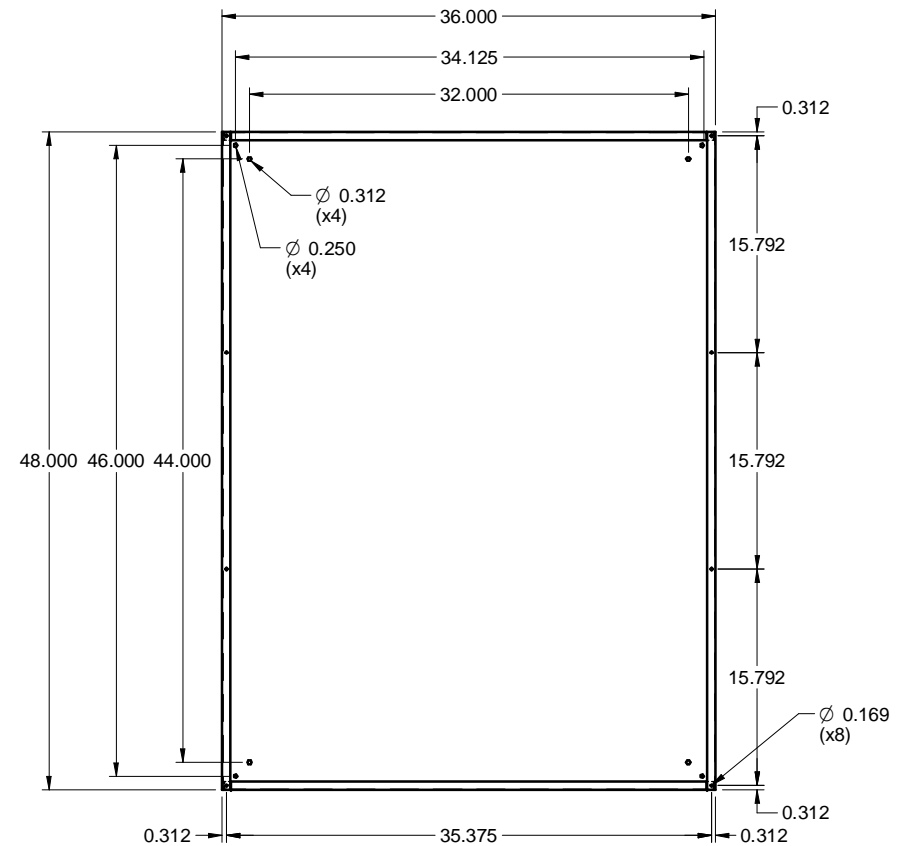

TCS483608
STEEL / ACIER

TOP / DESSUS

QUARTER TURN LATCH /
QUART DE TOUR (x3)

FRONT / FACE

SIDE / CÔTÉ

FRONT WITHOUT COVER
FACE SANS COUVERCLE