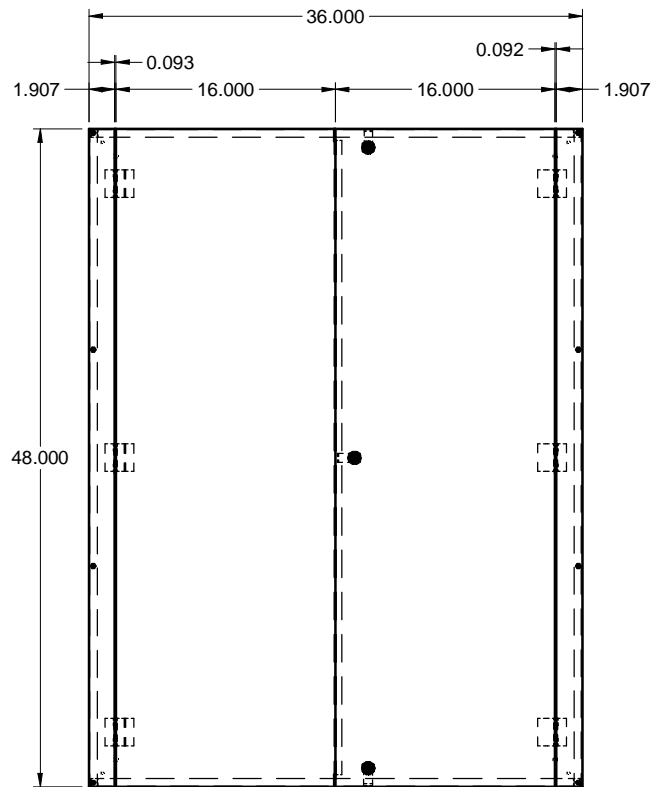

TCS483608
STEEL / ACIER

TOP / DESSUS

QUARTER TURN LATCH /
QUART DE TOUR (x3)

FRONT / FACE

SIDE / CÔTÉ

FRONT WITHOUT COVER
FACE SANS COUVERCLE