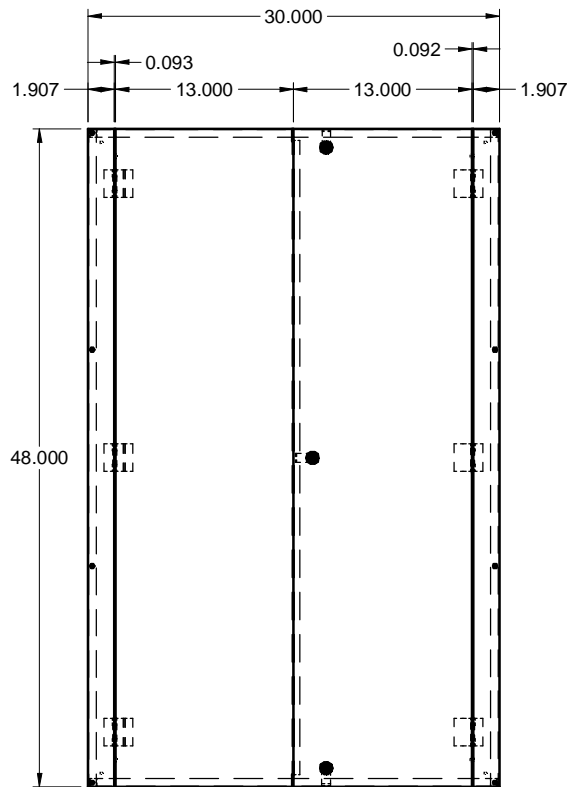

TCS483008
STEEL / ACIER

TOP / DESSUS

QUARTER TURN LATCH /
QUART DE TOUR (x3)

FRONT / FACE

SIDE / CÔTÉ

FRONT WITHOUT COVER
FACE SANS COUVERCLE