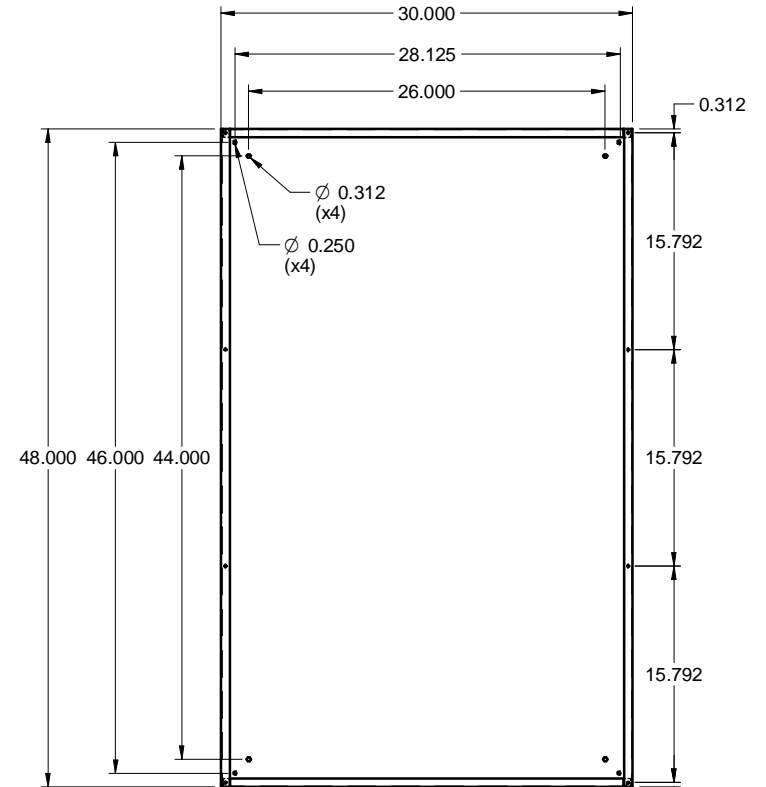

TCS483008
STEEL / ACIER

TOP / DESSUS

QUARTER TURN LATCH /
QUART DE TOUR (x3)

FRONT / FACE

SIDE / CÔTÉ

FRONT WITHOUT COVER
FACE SANS COUVERCLE