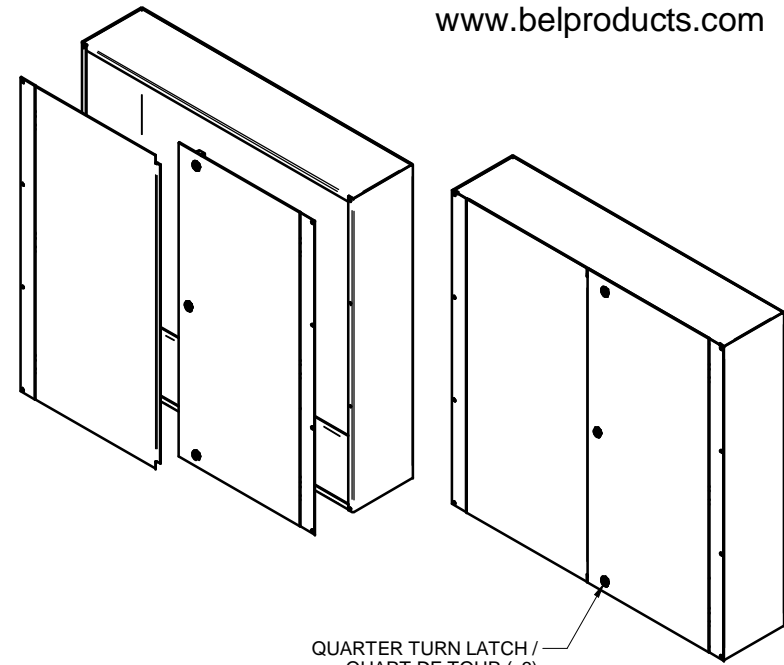

TCS363608
STEEL / ACIER

TOP / DESSUS

QUARTER TURN LATCH /
QUART DE TOUR (x3)

FRONT / FACE

SIDE / CÔTÉ

FRONT WITHOUT COVER
FACE SANS COUVERCLE