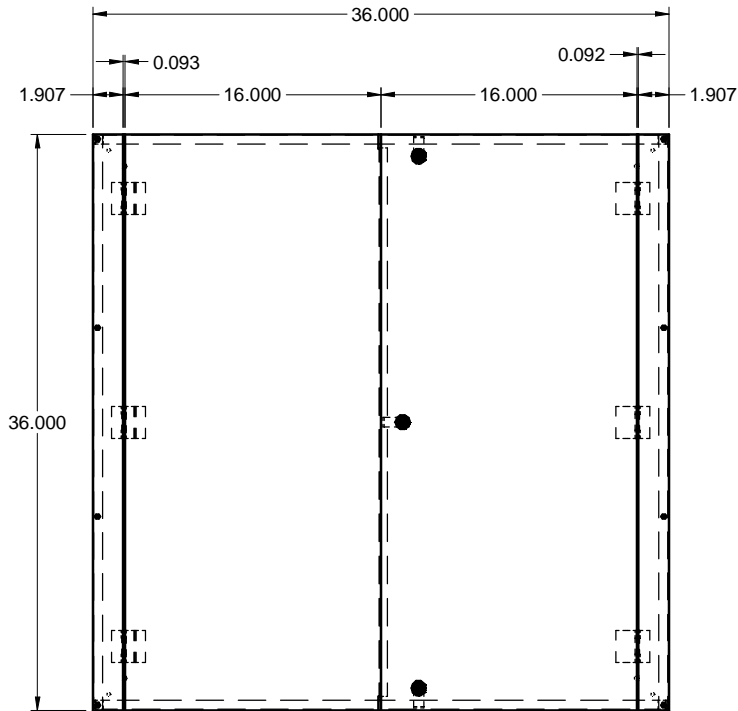

TCS363608
STEEL / ACIER

TOP / DESSUS

QUARTER TURN LATCH /
QUART DE TOUR (x3)

FRONT / FACE

SIDE / CÔTÉ

FRONT WITHOUT COVER
FACE SANS COUVERCLE