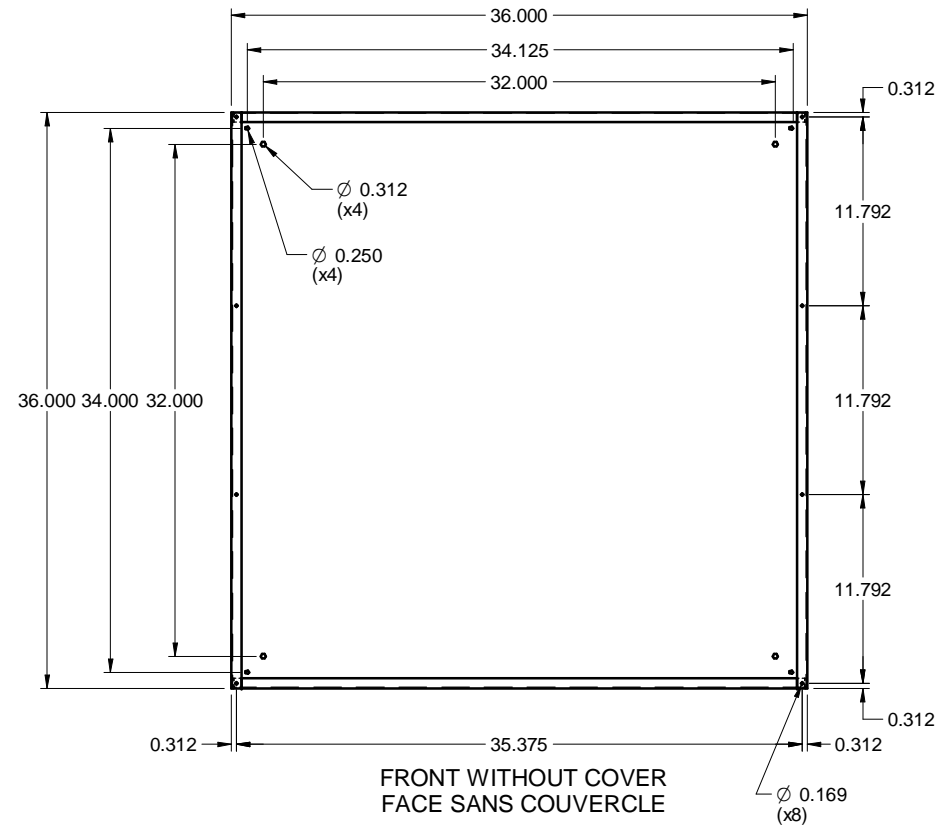

TCS363608
STEEL / ACIER

TOP / DESSUS

QUARTER TURN LATCH /
QUART DE TOUR (x3)

FRONT / FACE

SIDE / CÔTÉ

FRONT WITHOUT COVER
FACE SANS COUVERCLE