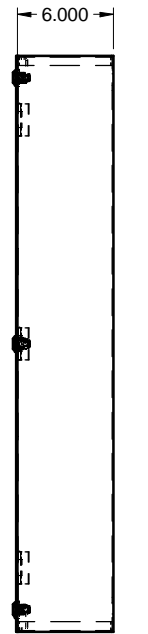

TCS363006
STEEL / ACIER

TOP / DESSUS

QUARTER TURN LATCH /
QUART DE TOUR (x3)

FRONT / FACE

SIDE / CÔTÉ

FRONT WITHOUT COVER
FACE SANS COUVERCLE