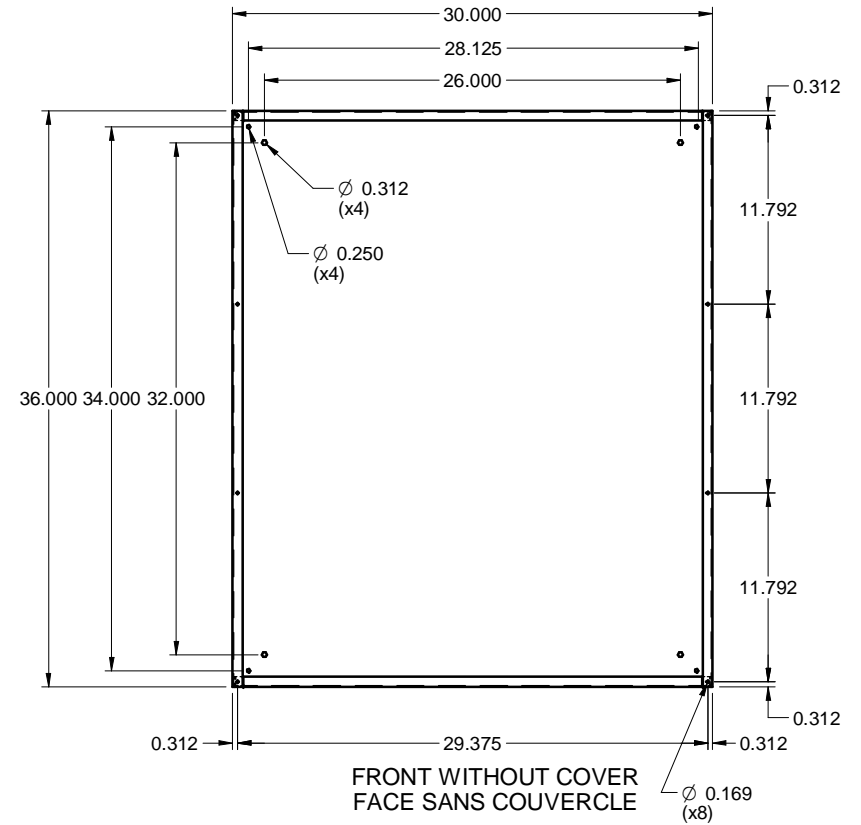

TCS363006
STEEL / ACIER

TOP / DESSUS

QUARTER TURN LATCH /
QUART DE TOUR (x3)

FRONT / FACE

SIDE / CÔTÉ

FRONT WITHOUT COVER
FACE SANS COUVERCLE