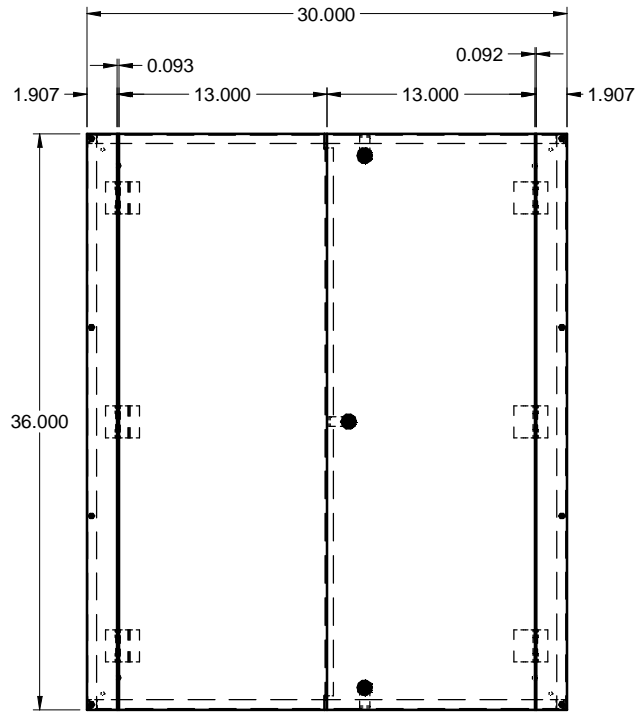

TCS363006
STEEL / ACIER

TOP / DESSUS

QUARTER TURN LATCH /
QUART DE TOUR (x3)

FRONT / FACE

SIDE / CÔTÉ

FRONT WITHOUT COVER
FACE SANS COUVERCLE