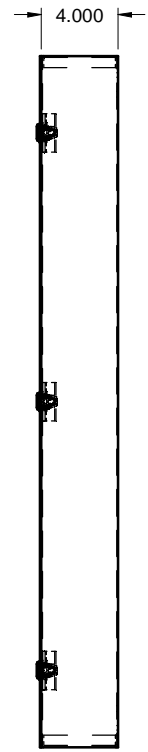

TCS362404  
STEEL / ACIER

TOP / DESSUS

QUARTER TURN LATCH /  
QUART DE TOUR (x3)

FRONT / FACE

SIDE / CÔTÉ

FRONT WITHOUT COVER  
FACE SANS COUVERCLE