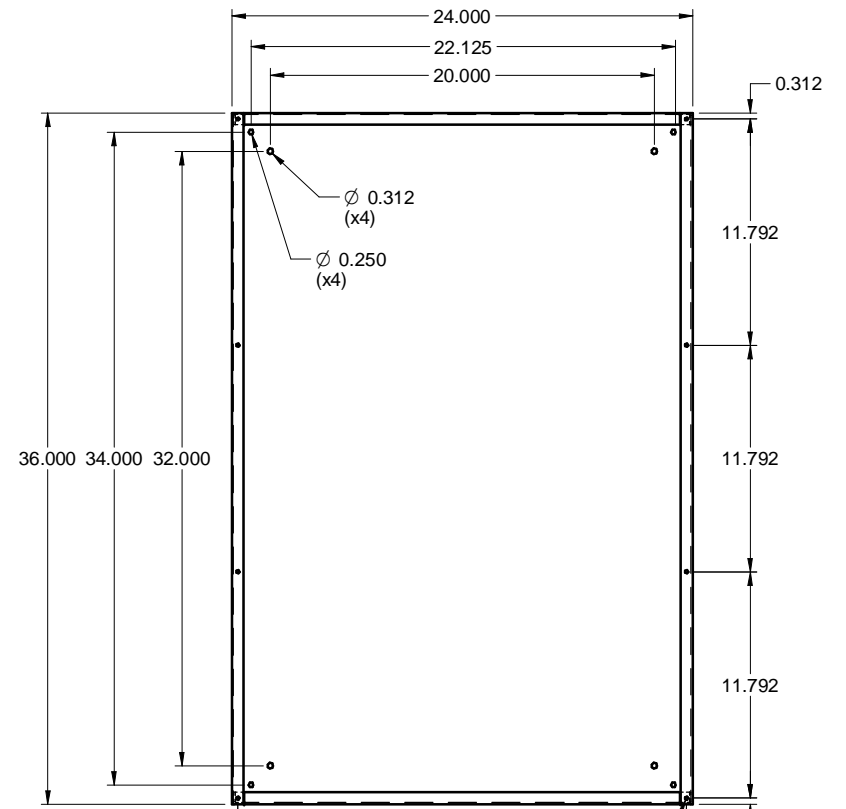

TCS362404  
STEEL / ACIER

TOP / DESSUS

QUARTER TURN LATCH /  
QUART DE TOUR (x3)

FRONT / FACE

SIDE / CÔTÉ

FRONT WITHOUT COVER  
FACE SANS COUVERCLE