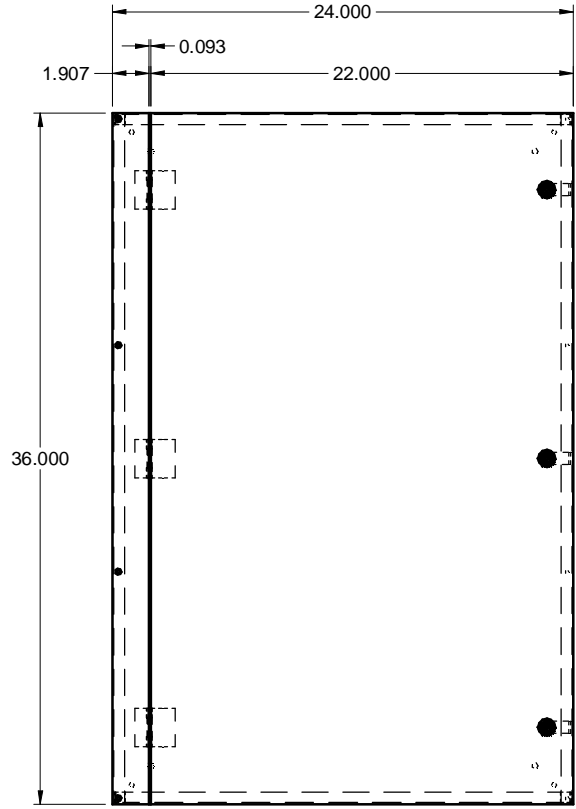

TCS362404  
STEEL / ACIER

TOP / DESSUS

QUARTER TURN LATCH /  
QUART DE TOUR (x3)

FRONT / FACE

SIDE / CÔTÉ

FRONT WITHOUT COVER  
FACE SANS COUVERCLE