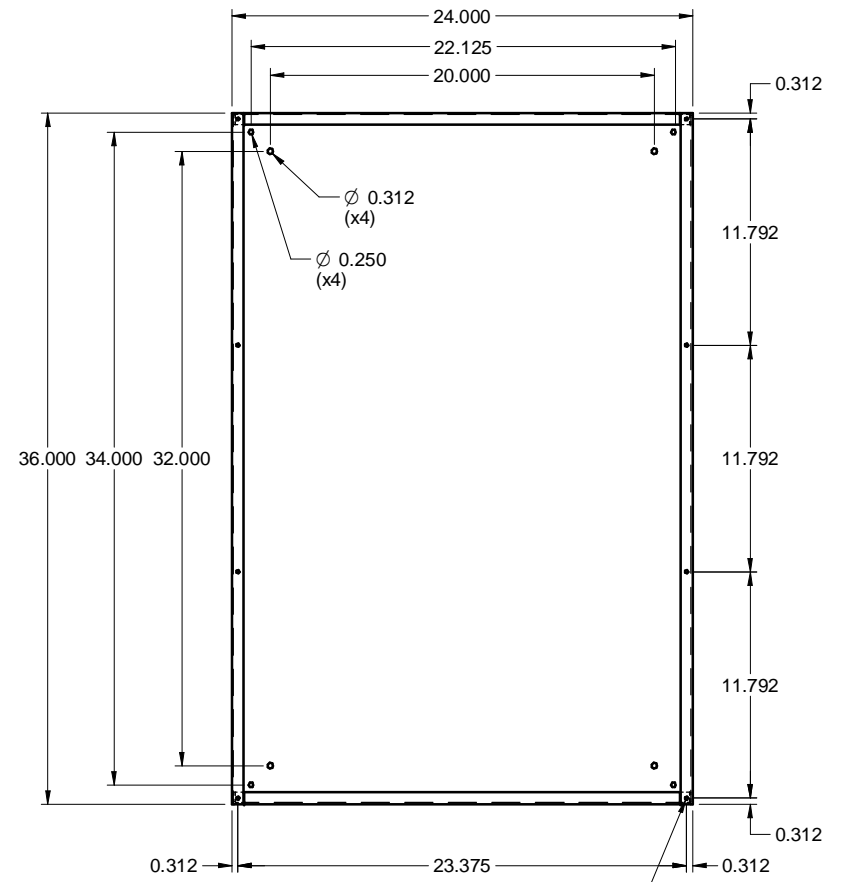

# TCF362404 STEEL / ACIER

TOP / DESSUS

QUARTER TURN LATCH /  
QUART DE TOUR (x3)

FRONT / FACE

SIDE / CÔTÉ

FRONT WITHOUT COVER  
FACE SANS COUVERCLE