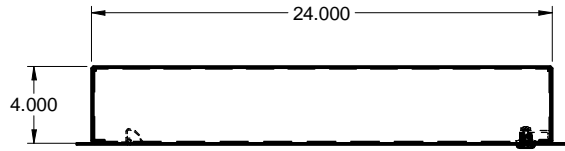

# TCF362404 STEEL / ACIER

TOP / DESSUS

QUARTER TURN LATCH /  
QUART DE TOUR (x3)

FRONT / FACE

SIDE / CÔTÉ

FRONT WITHOUT COVER  
FACE SANS COUVERCLE