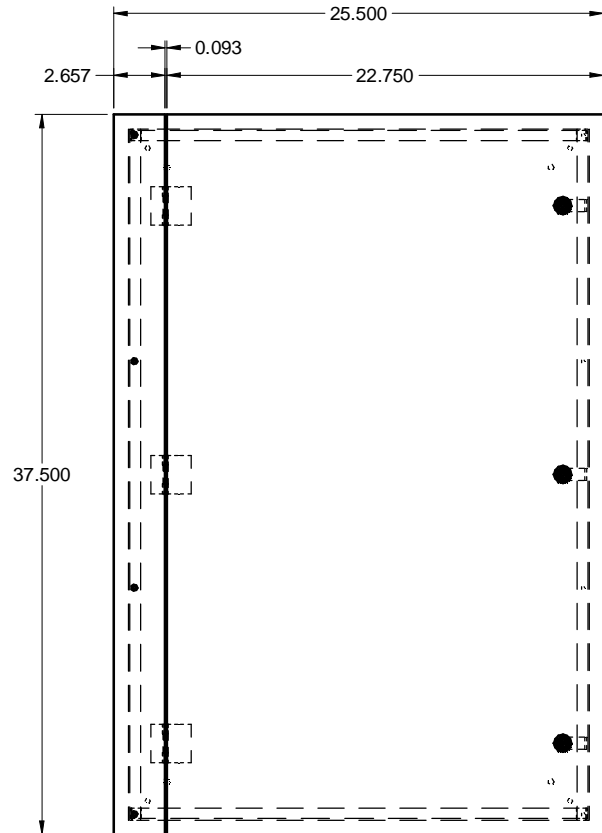

# TCF362404 STEEL / ACIER

TOP / DESSUS

QUARTER TURN LATCH /  
QUART DE TOUR (x3)

FRONT / FACE

SIDE / CÔTÉ

FRONT WITHOUT COVER  
FACE SANS COUVERCLE