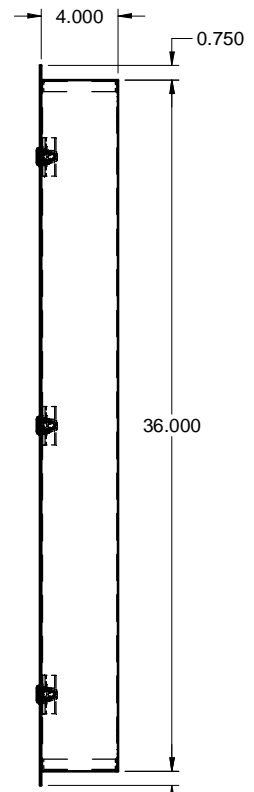

# TCF362404 STEEL / ACIER

TOP / DESSUS

QUARTER TURN LATCH /  
QUART DE TOUR (x3)

FRONT / FACE

SIDE / CÔTÉ

FRONT WITHOUT COVER  
FACE SANS COUVERCLE