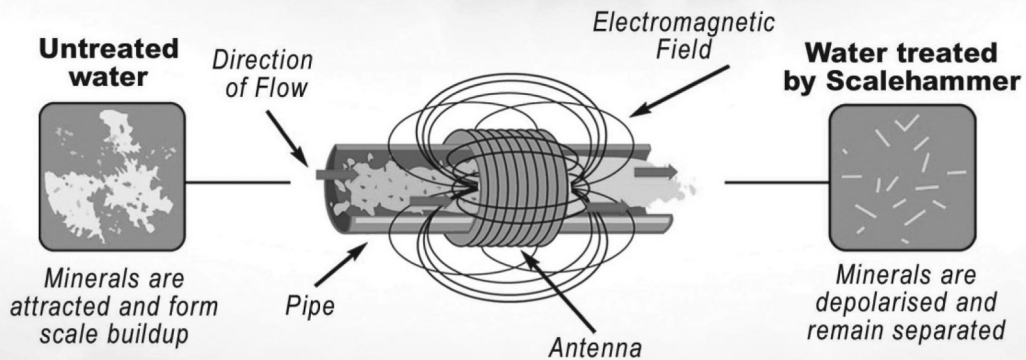

SCALEHAMMER

ELECTRONIC SCALE TREATMENT DEVICE

ELIMINATE PROBLEMS CAUSED BY HARD WATER

WITHOUT

WITH

CLEARs CLOGGED PIPES

DAMAGE DONE TO PIPING

BEFORE

ALLOW AT LEAST 6 WEEKS

AFTER

WORKS ON ALL TYPES OF PIPES

WHAT IS HARD WATER?

Hard water is water that has a high concentration of calcium and magnesium. Hard water is not a health risk but leads to scale buildup, which is the result of crystallization of minerals (see Water Hardness Table beside).

HOW DOES THE SCALEHAMMER WORK?

Scalehammer generates magnetic fields and transmits them in the water. The electromagnetic waves prevent the attraction of minerals that form scale buildup. As a result, the minerals remain in the water and no longer gather or cling to pipe walls (see illustration).

WATER HARDNESS TABLE

	GRAINS PER GALLON	PARTS PER MILLION (PPM)
Soft	Less than 1	Less than 17.1
Slightly Hard	1 to 3.5	17.1 to 60
Moderately Hard	3.5 to 7	60 to 120
Hard	7 to 10.5	120 to 180
Very Hard	10.5 and up	180 and up