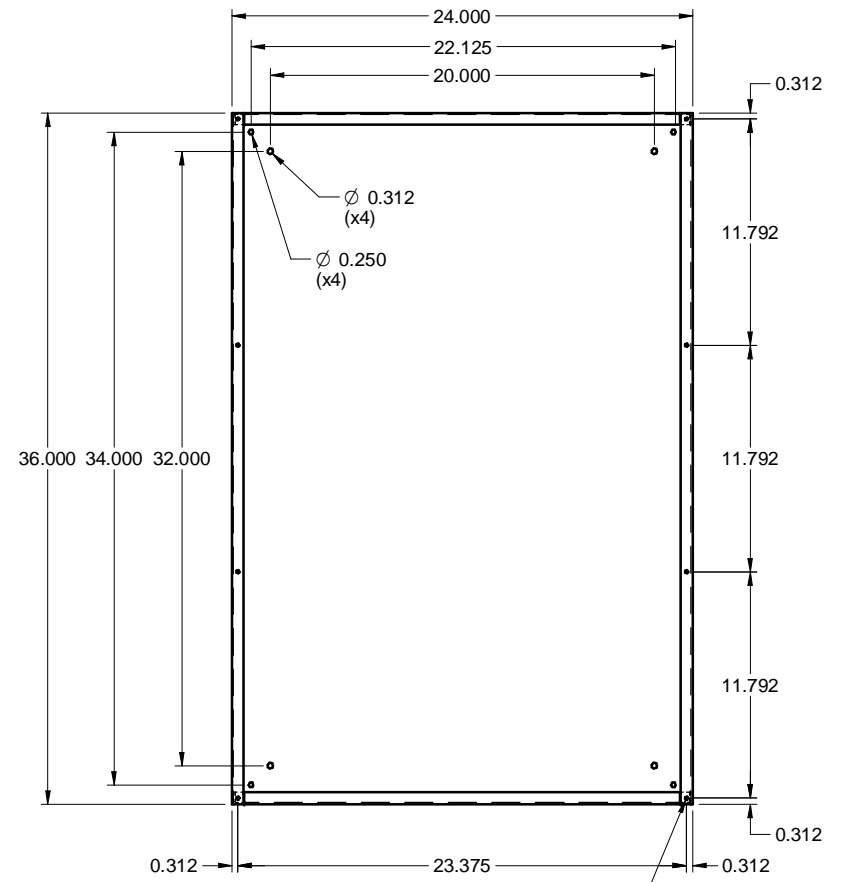

TCS362408
STEEL / ACIER

TOP / DESSUS

QUARTER TURN LATCH /
QUART DE TOUR (x3)

FRONT / FACE

SIDE / CÔTÉ

FRONT WITHOUT COVER
FACE SANS COUVERCLE