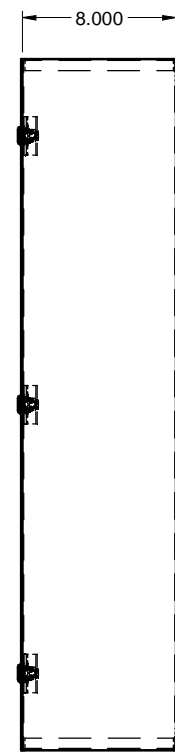

TCS362408
STEEL / ACIER

TOP / DESSUS

QUARTER TURN LATCH /
QUART DE TOUR (x3)

FRONT / FACE

SIDE / CÔTÉ

FRONT WITHOUT COVER
FACE SANS COUVERCLE