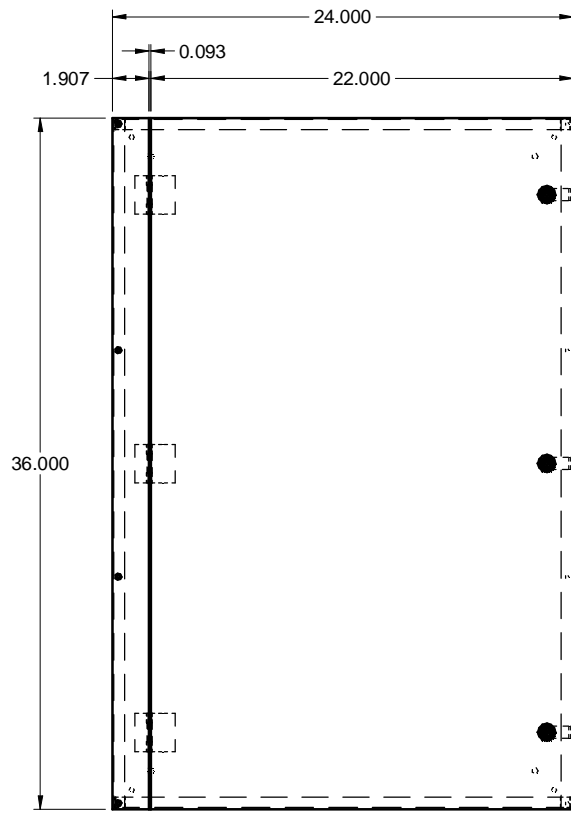

TCS362408
STEEL / ACIER

TOP / DESSUS

QUARTER TURN LATCH /
QUART DE TOUR (x3)

FRONT / FACE

SIDE / CÔTÉ

FRONT WITHOUT COVER
FACE SANS COUVERCLE