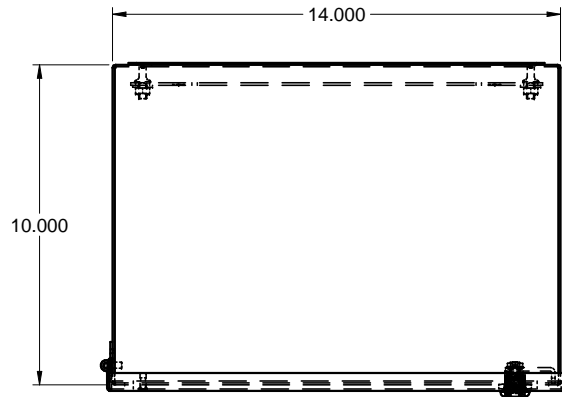

S161410 SS
STAINLESS STEEL /
ACIER INOXYDABLE

www.belproducts.com

TOP / DESSUS

SIDE / CÔTÉ

FRONT / FACE

FRONT WITHOUT COVER
/ FACE SANS COUVERCLE