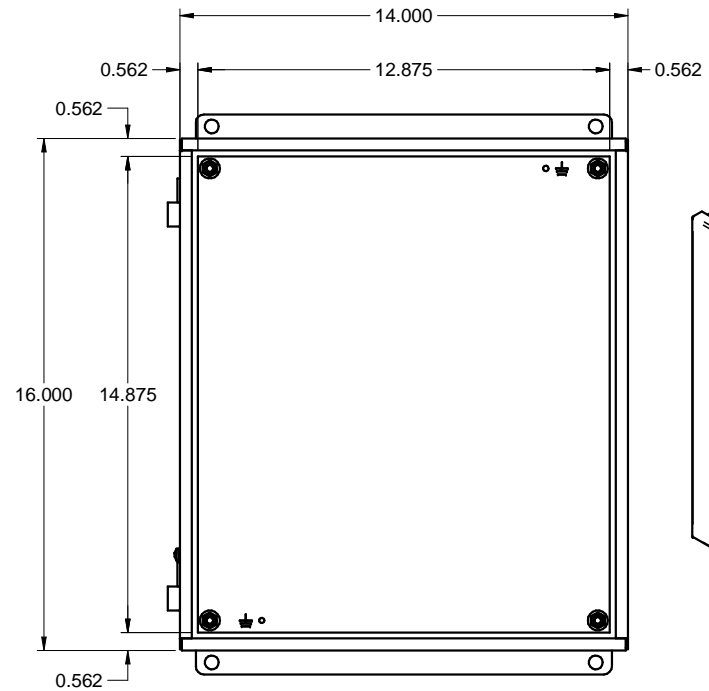

S161410 SS
STAINLESS STEEL /
ACIER INOXYDABLE

www.belproducts.com

TOP / DESSUS

SIDE / CÔTÉ

FRONT / FACE

FRONT WITHOUT COVER
/ FACE SANS COUVERCLE