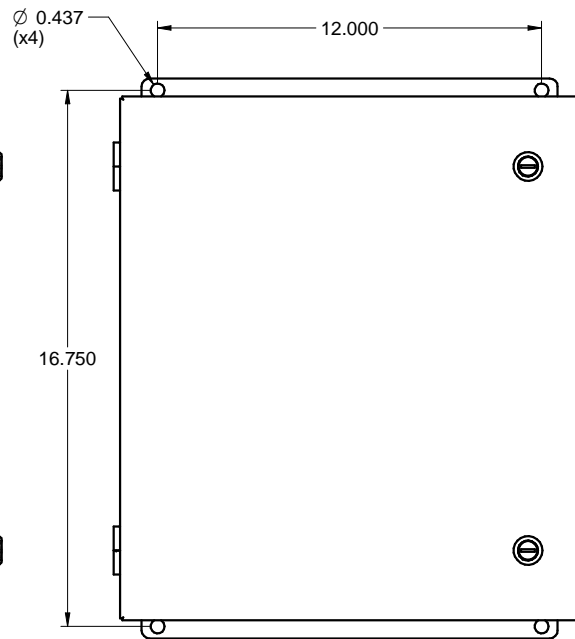

S161410 SS
STAINLESS STEEL /
ACIER INOXYDABLE

www.belproducts.com

TOP / DESSUS

SIDE / CÔTÉ

FRONT / FACE

FRONT WITHOUT COVER
/ FACE SANS COUVERCLE