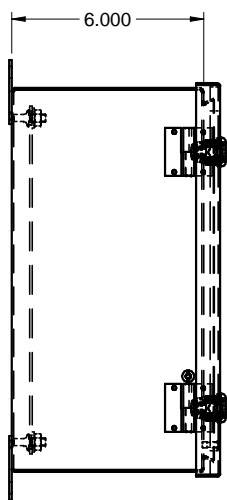

S121206 SS
STAINLESS STEEL /
ACIER INOXYDABLE

www.belproducts.com

TOP / DESSUS

SIDE / CÔTÉ

FRONT / FACE

FRONT WITHOUT COVER
/ FACE SANS COUVERCLE