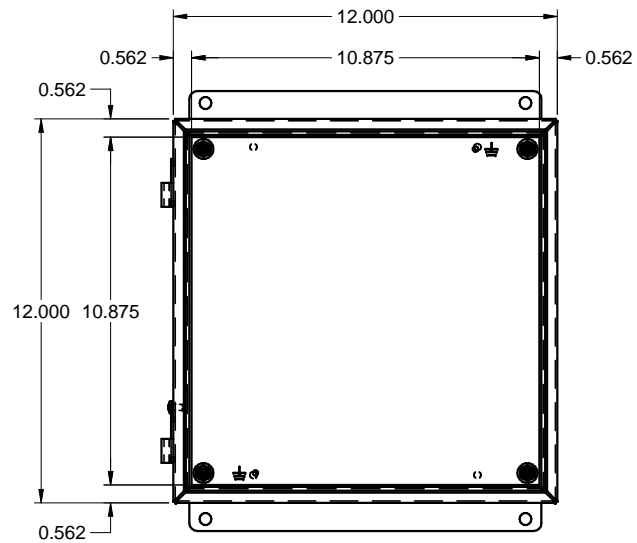

S121206 SS
STAINLESS STEEL /
ACIER INOXYDABLE

www.belproducts.com

TOP / DESSUS

SIDE / CÔTÉ

FRONT / FACE

FRONT WITHOUT COVER
/ FACE SANS COUVERCLE