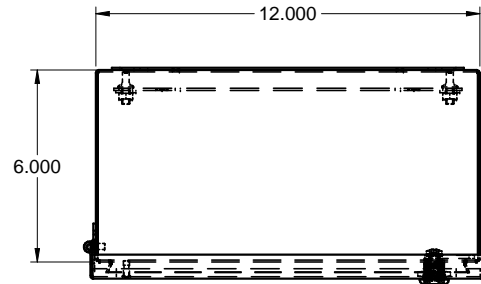

S121206 SS
STAINLESS STEEL /
ACIER INOXYDABLE

www.belproducts.com

TOP / DESSUS

SIDE / CÔTÉ

FRONT / FACE

FRONT WITHOUT COVER
/ FACE SANS COUVERCLE