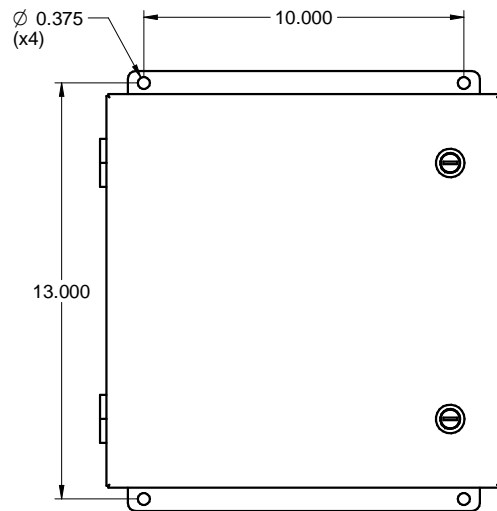

S121206 SS
STAINLESS STEEL /
ACIER INOXYDABLE

www.belproducts.com

TOP / DESSUS

SIDE / CÔTÉ

FRONT / FACE

FRONT WITHOUT COVER
/ FACE SANS COUVERCLE