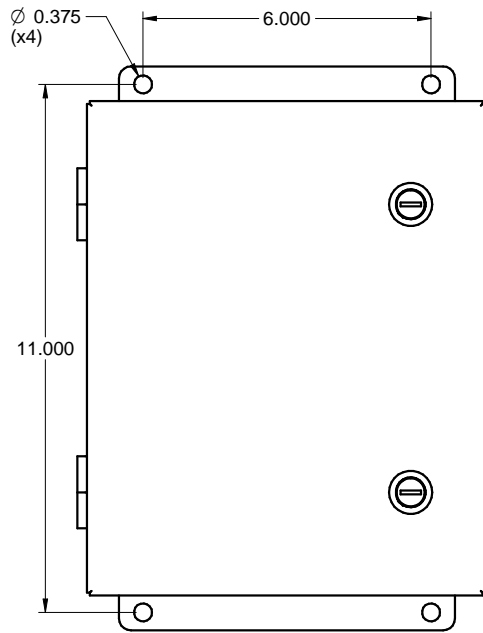

S100804 SS
STAINLESS STEEL /
ACIER INOXYDABLE

www.belproducts.com

TOP / DESSUS

SIDE / CÔTÉ

FRONT / FACE

FRONT WITHOUT COVER
/ FACE SANS COUVERCLE