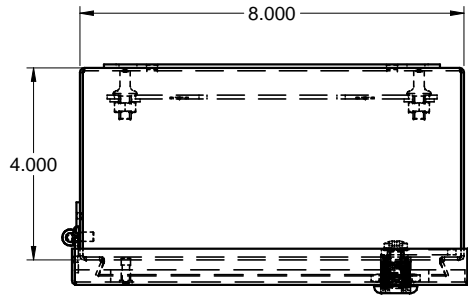

S100804 SS
STAINLESS STEEL /
ACIER INOXYDABLE

www.belproducts.com

TOP / DESSUS

SIDE / CÔTÉ

FRONT / FACE

FRONT WITHOUT COVER
/ FACE SANS COUVERCLE