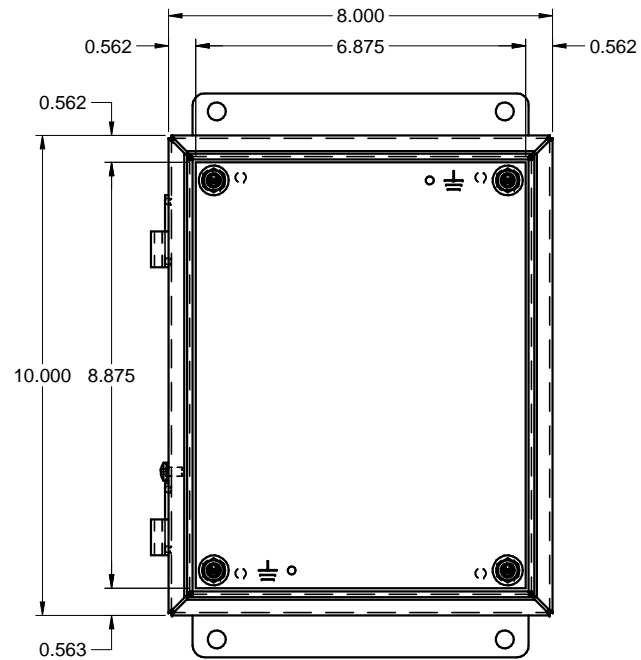

S100804 SS
STAINLESS STEEL /
ACIER INOXYDABLE

www.belproducts.com

TOP / DESSUS

SIDE / CÔTÉ

FRONT / FACE

FRONT WITHOUT COVER
/ FACE SANS COUVERCLE