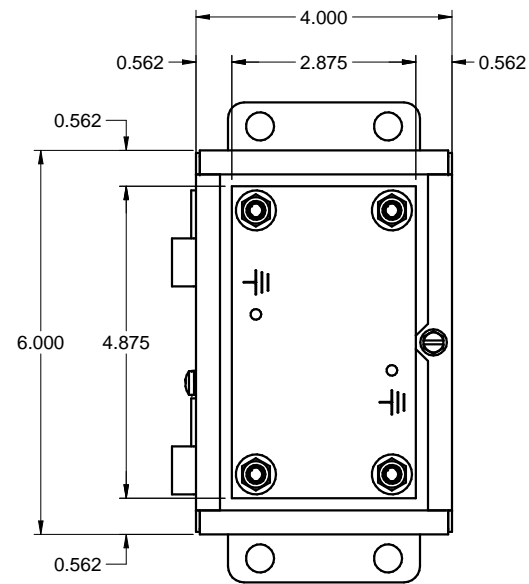

S060404 SS  
STAINLESS STEEL /  
ACIER INOXYDABLE

www.belproducts.com

TOP / DESSUS

SIDE / CÔTÉ

FRONT / FACE

FRONT WITHOUT COVER  
/ FACE SANS COUVERCLE