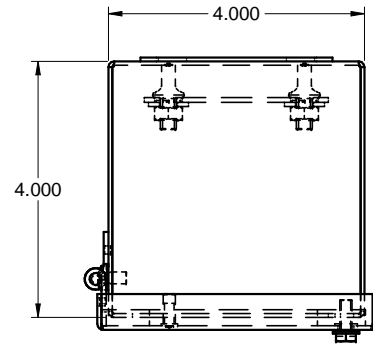

S060404 SS  
STAINLESS STEEL /  
ACIER INOXYDABLE

www.belproducts.com

TOP / DESSUS

SIDE / CÔTÉ

FRONT / FACE

FRONT WITHOUT COVER  
/ FACE SANS COUVERCLE