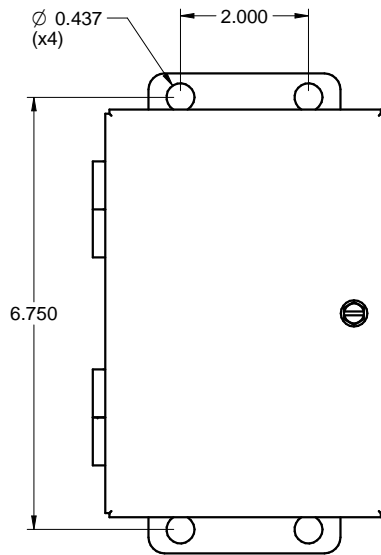

S060404 SS  
STAINLESS STEEL /  
ACIER INOXYDABLE

www.belproducts.com

TOP / DESSUS

SIDE / CÔTÉ

FRONT / FACE

FRONT WITHOUT COVER  
/ FACE SANS COUVERCLE