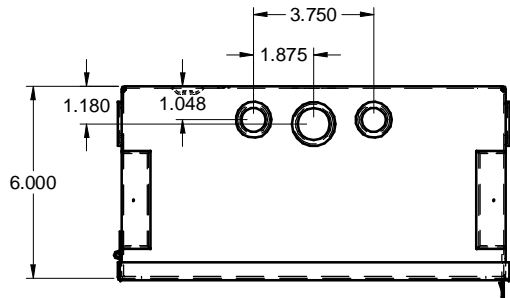

DETAIL A

TOP / DESSUS

CKO241206
STEEL / ACIER

HINGE /
PENTURE (x2)

FRONT / FACE

SIDE / CÔTÉ

FRONT WITHOUT COVER
FACE SANS COUVERCLE