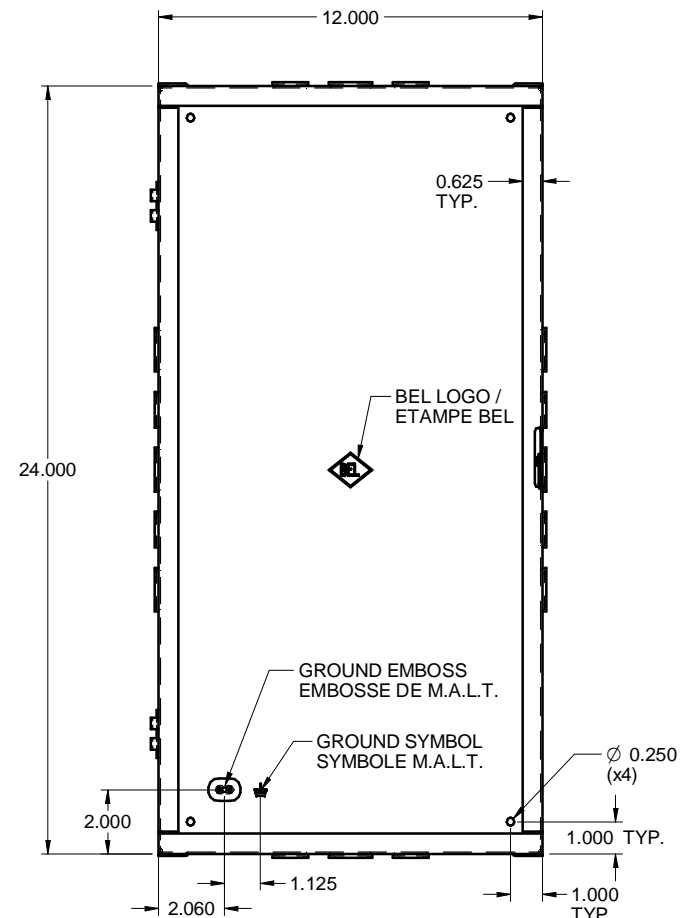

DETAIL A

TOP / DESSUS

CKO241206
STEEL / ACIER

HINGE /
PENTURE (x2)

FRONT / FACE

SIDE / CÔTÉ

FRONT WITHOUT COVER
FACE SANS COUVERCLE