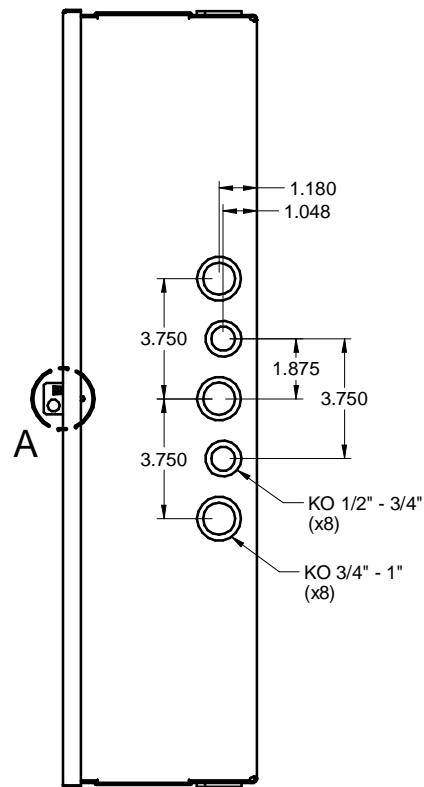

DETAIL A

TOP / DESSUS

CKO241206
STEEL / ACIER

HINGE /
PENTURE (x2)

FRONT / FACE

SIDE / CÔTÉ

FRONT WITHOUT COVER
FACE SANS COUVERCLE