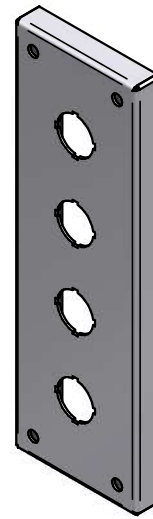

TOP / DESSUS

DETAIL A

CAPTIVE SCREW /
VIS CAPTIVES (x4)

4PBM
STEEL / ACIER

FRONT / FACE

Ø 0.250
(x4)

SIDE / CÔTÉ

FRONT without door /
FACE sans couvercle

4PBMC
without holes / sans trous
STEEL / ACIER