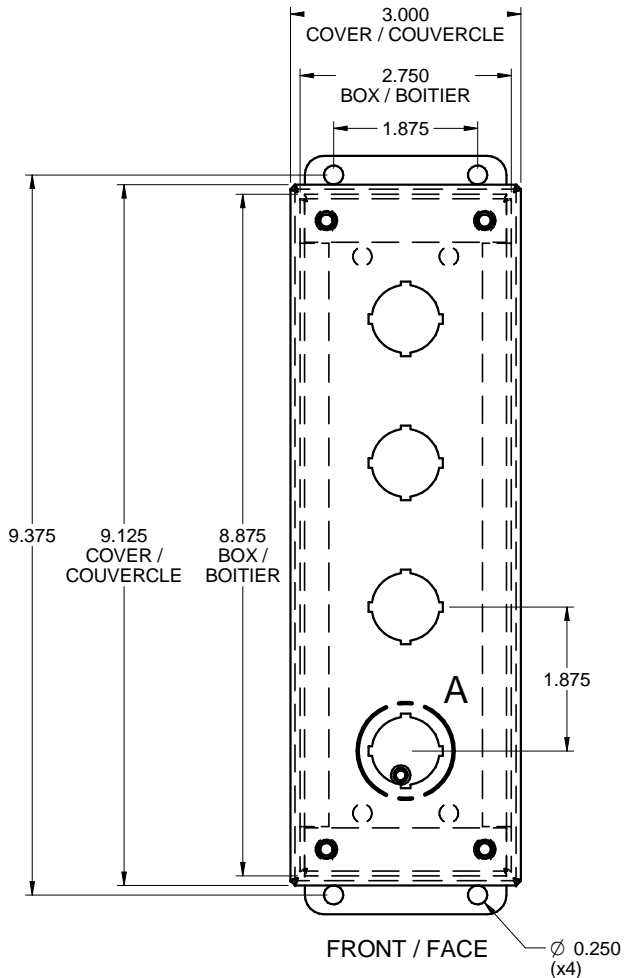

TOP / DESSUS

DETAIL A

CAPTIVE SCREW /
VIS CAPTIVES (x4)

4PBM
STEEL / ACIER

FRONT / FACE

Ø 0.250
(x4)

SIDE / CÔTÉ

FRONT without door /
FACE sans couvercle

4PBMC
without holes / sans trous
STEEL / ACIER