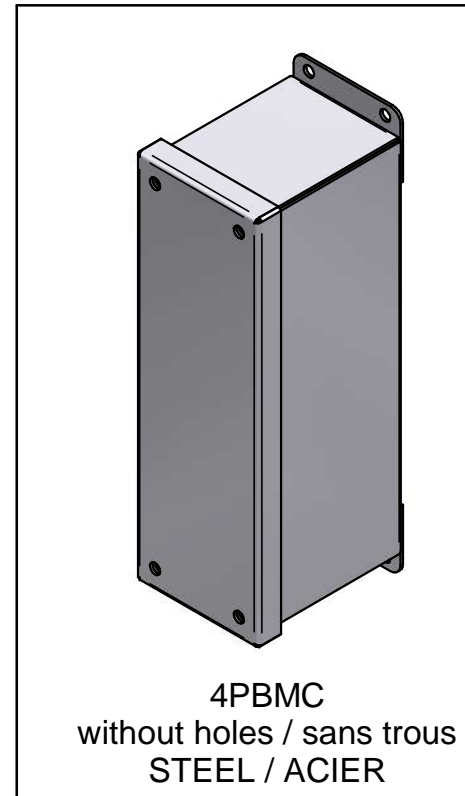

TOP / DESSUS

DETAIL A

CAPTIVE SCREW /
VIS CAPTIVES (x4)

4PBM
STEEL / ACIER

FRONT / FACE

Ø 0.250
(x4)

SIDE / CÔTÉ

FRONT without door /
FACE sans couvercle

4PBMC
without holes / sans trous
STEEL / ACIER