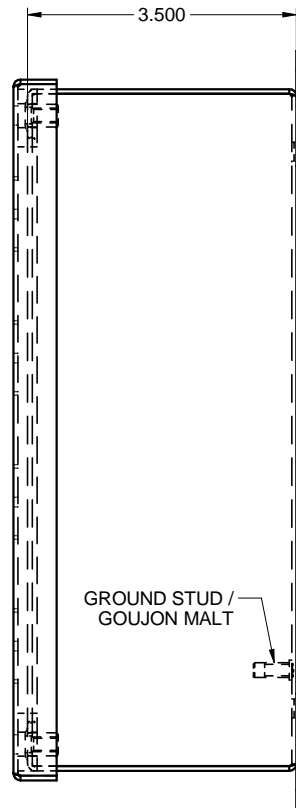

TOP / DESSUS

DETAIL A

CAPTIVE SCREW /
VIS CAPTIVES (x4)

4PBM
STEEL / ACIER

FRONT / FACE

Ø 0.250
(x4)

SIDE / CÔTÉ

FRONT without door /
FACE sans couvercle

4PBMC
without holes / sans trous
STEEL / ACIER