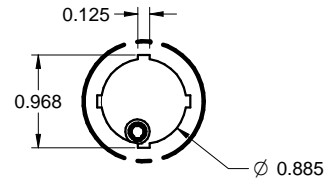

TOP / DESSUS

DETAIL A

CAPTIVE SCREW /
VIS CAPTIVES (x4)

4PBM
STEEL / ACIER

FRONT / FACE

Ø 0.250
(x4)

SIDE / CÔTÉ

FRONT without door /
FACE sans couvercle

4PBMC
without holes / sans trous
STEEL / ACIER