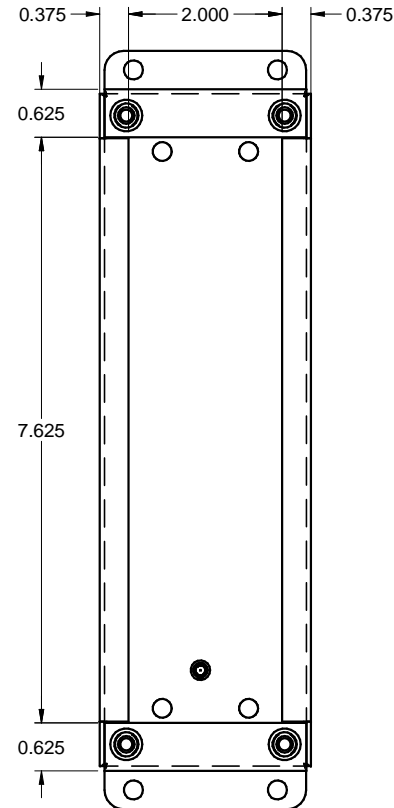

TOP / DESSUS

DETAIL A

CAPTIVE SCREW /
VIS CAPTIVES (x4)

4PBM
STEEL / ACIER

FRONT / FACE

Ø 0.250
(x4)

SIDE / CÔTÉ

FRONT without door /
FACE sans couvercle

4PBMC
without holes / sans trous
STEEL / ACIER