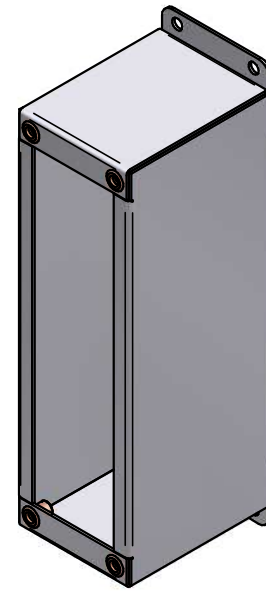

TOP / DESSUS

DETAIL A

CAPTIVE SCREW /
VIS CAPTIVES (x4)

4PBM
STEEL / ACIER

FRONT / FACE

Ø 0.250
(x4)

SIDE / CÔTÉ

FRONT without door /
FACE sans couvercle

4PBMC
without holes / sans trous
STEEL / ACIER