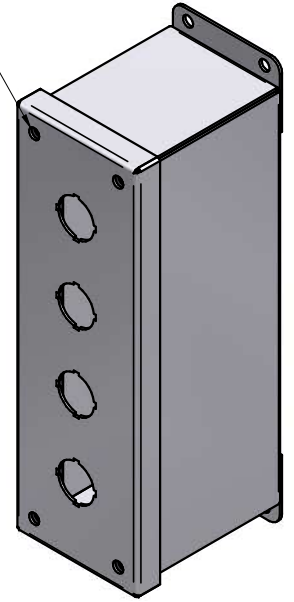

TOP / DESSUS

DETAIL A

CAPTIVE SCREW /
VIS CAPTIVES (x4)

4PBM
STEEL / ACIER

FRONT / FACE

Ø 0.250
(x4)

SIDE / CÔTÉ

FRONT without door /
FACE sans couvercle

4PBMC
without holes / sans trous
STEEL / ACIER