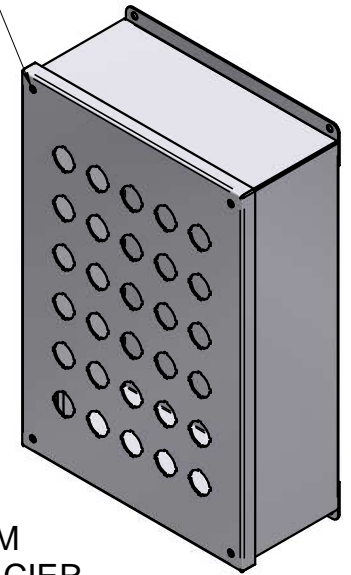

CAPTIVE SCREW / VIS CAPTIVES (x4)

**30PBM
STEEL / ACIER**