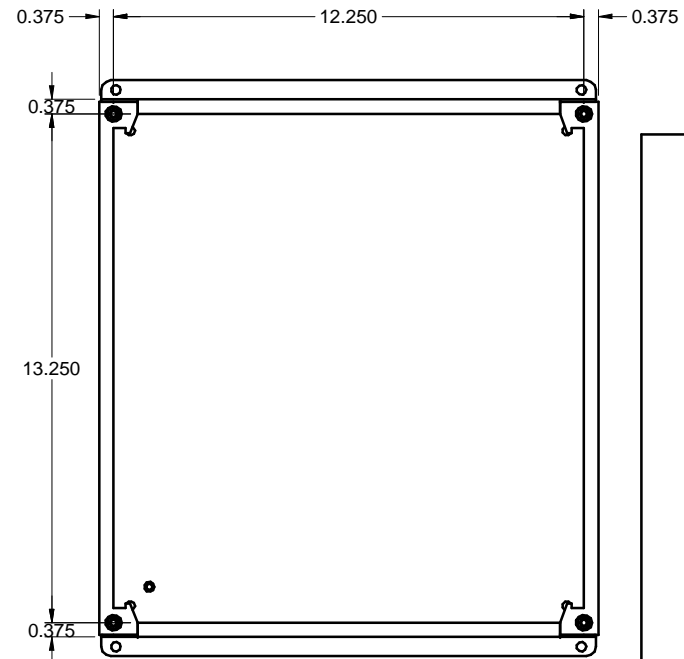

DETAIL A

DETAIL B

TOP / DESSUS

25PB
STEEL / ACIER

FRONT / FACE

SIDE / CÔTÉ

FRONT without door /
FACE sans couvercle

25PBC
without holes / sans trous
STEEL / ACIER