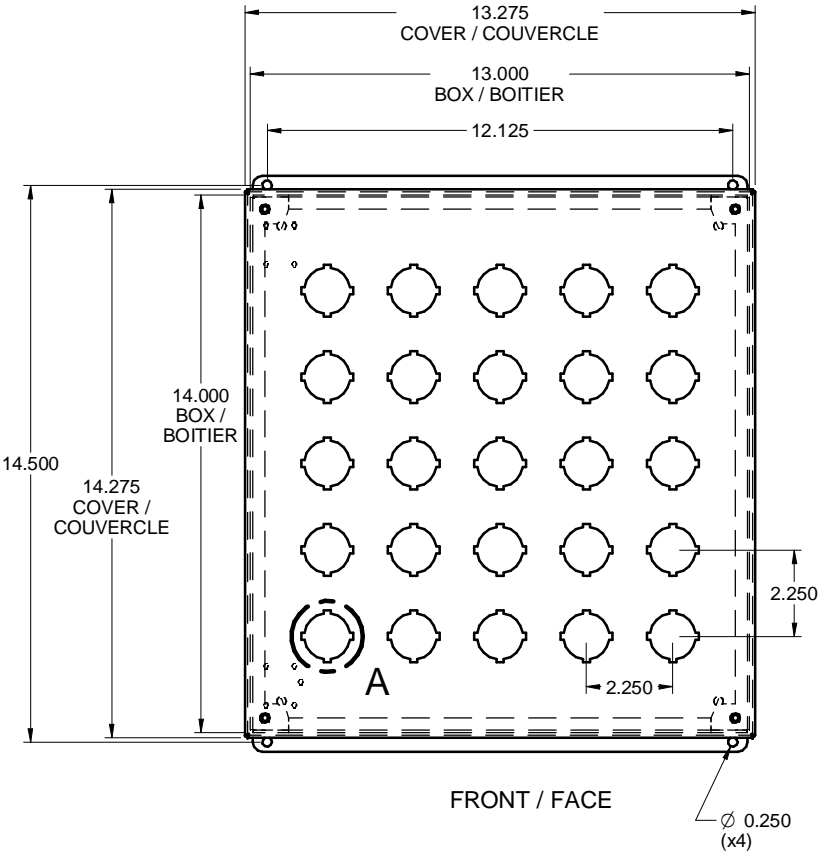

DETAIL A

DETAIL B

TOP / DESSUS

25PB
STEEL / ACIER

FRONT / FACE

SIDE / CÔTÉ

FRONT without door /
FACE sans couvercle

25PBC
without holes / sans trous
STEEL / ACIER