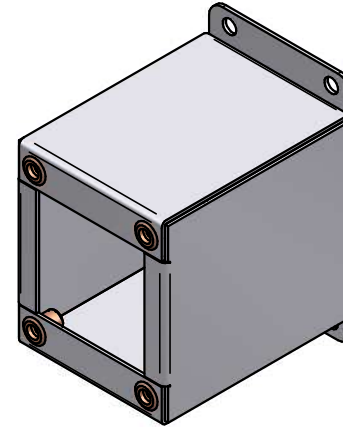

TOP / DESSUS

DETAIL A

CAPTIVE SCREW /
VIS CAPTIVES (x4)

1PBM
STEEL / ACIER

FRONT / FACE

SIDE / CÔTÉ

GROUND STUD /
GOUJON MALT

FRONT without door /
FACE sans couvercle

1PBMC
without hole / sans trou
STEEL / ACIER