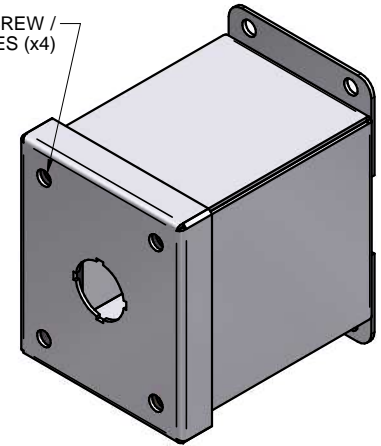

TOP / DESSUS

DETAIL A

CAPTIVE SCREW /
VIS CAPTIVES (x4)

1PBM
STEEL / ACIER

FRONT / FACE

SIDE / CÔTÉ

GROUND STUD /
GOUJON MALT

FRONT without door /
FACE sans couvercle

1PBMC
without hole / sans trou
STEEL / ACIER