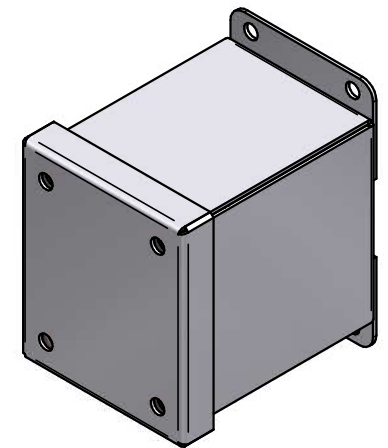

TOP / DESSUS

DETAIL A

CAPTIVE SCREW /
VIS CAPTIVES (x4)

1PBM
STEEL / ACIER

FRONT / FACE

SIDE / CÔTÉ

GROUND STUD /
GOUJON MALT

FRONT without door /
FACE sans couvercle

1PBMC
without hole / sans trou
STEEL / ACIER