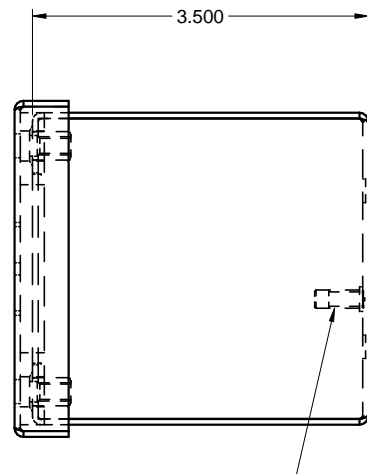

TOP / DESSUS

DETAIL A

CAPTIVE SCREW /
VIS CAPTIVES (x4)

1PBM
STEEL / ACIER

FRONT / FACE

SIDE / CÔTÉ

GROUND STUD /
GOUJON MALT

FRONT without door /
FACE sans couvercle

1PBMC
without hole / sans trou
STEEL / ACIER