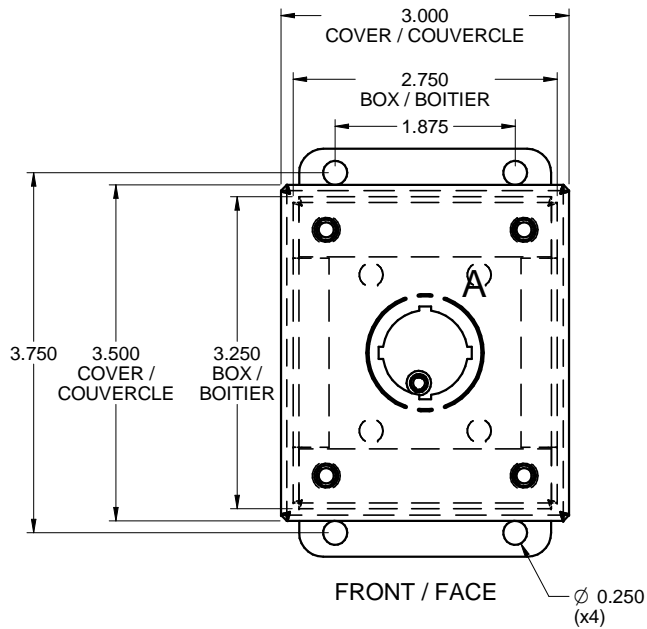

TOP / DESSUS

DETAIL A

CAPTIVE SCREW /
VIS CAPTIVES (x4)

1PBM
STEEL / ACIER

FRONT / FACE

SIDE / CÔTÉ

GROUND STUD /
GOUJON MALT

FRONT without door /
FACE sans couvercle

1PBMC
without hole / sans trou
STEEL / ACIER