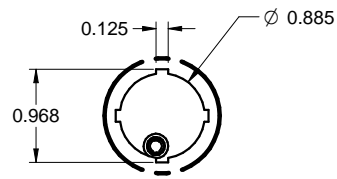

TOP / DESSUS

DETAIL A

CAPTIVE SCREW /
VIS CAPTIVES (x4)

1PBM
STEEL / ACIER

FRONT / FACE

SIDE / CÔTÉ

GROUND STUD /
GOUJON MALT

FRONT without door /
FACE sans couvercle

1PBMC
without hole / sans trou
STEEL / ACIER