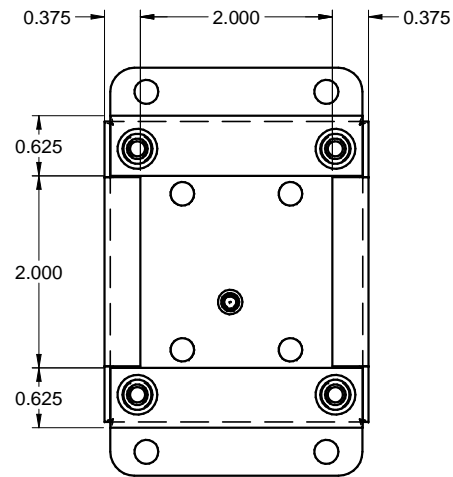

TOP / DESSUS

DETAIL A

CAPTIVE SCREW /
VIS CAPTIVES (x4)

1PBM
STEEL / ACIER

FRONT / FACE

SIDE / CÔTÉ

GROUND STUD /
GOUJON MALT

FRONT without door /
FACE sans couvercle

1PBMC
without hole / sans trou
STEEL / ACIER