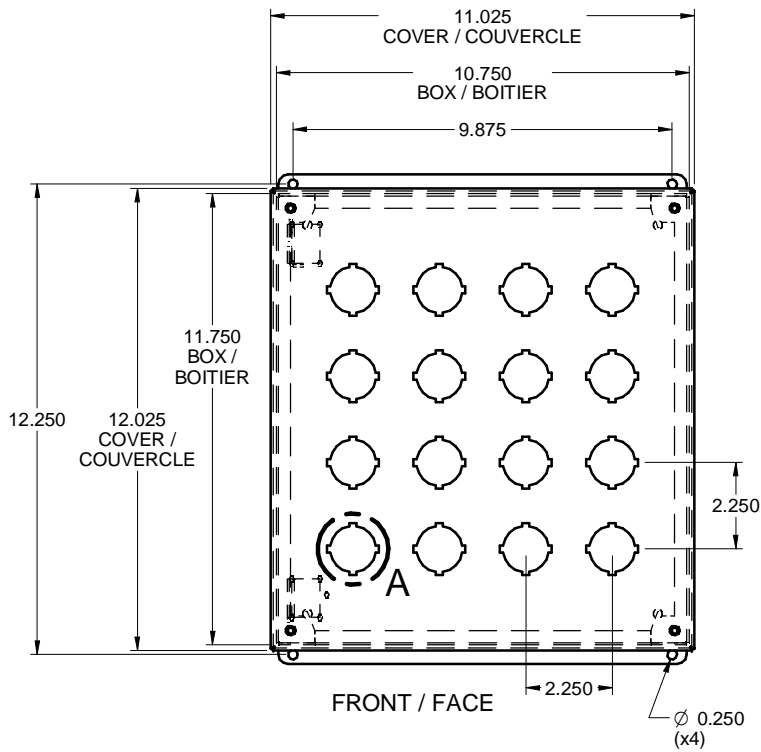

DETAIL A

DETAIL B

TOP / DESSUS

16PB  
STEEL / ACIER

FRONT / FACE

SIDE / CÔTÉ

FRONT without door /  
FACE sans couvercle

16PBC  
without holes / sans trous  
STEEL / ACIER