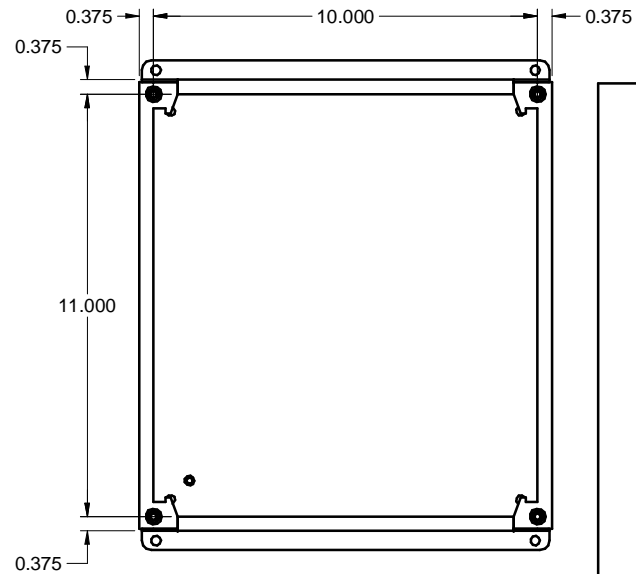

DETAIL A

DETAIL B

TOP / DESSUS

16PB  
STEEL / ACIER

FRONT / FACE

SIDE / CÔTÉ

FRONT without door /  
FACE sans couvercle

16PBC  
without holes / sans trous  
STEEL / ACIER