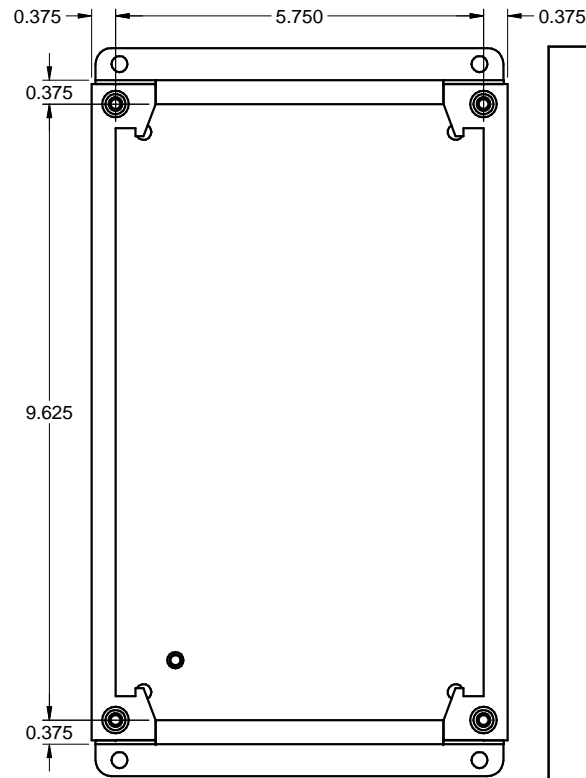

CAPTIVE SCREW /  
VIS CAPTIVES (x4)

12PBM  
STEEL / ACIER

12PBM  
without holes / sans trous  
STEEL / ACIER