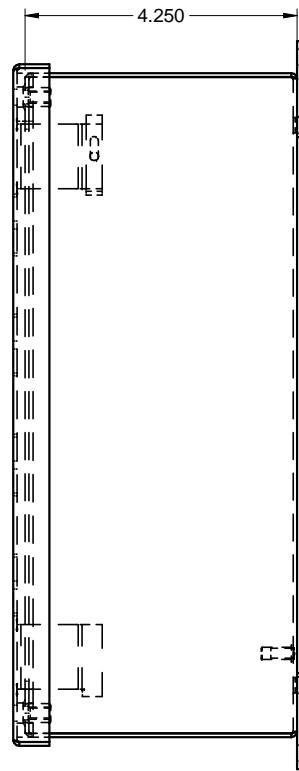

CAPTIVE SCREW /  
VIS CAPTIVES (x4)

12PBM  
STEEL / ACIER

12PBM  
without holes / sans trous  
STEEL / ACIER