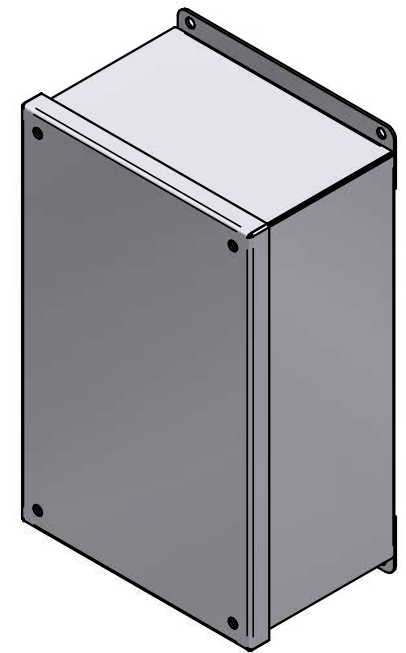

CAPTIVE SCREW /  
VIS CAPTIVES (x4)

12PBM  
STEEL / ACIER

12PBM  
without holes / sans trous  
STEEL / ACIER