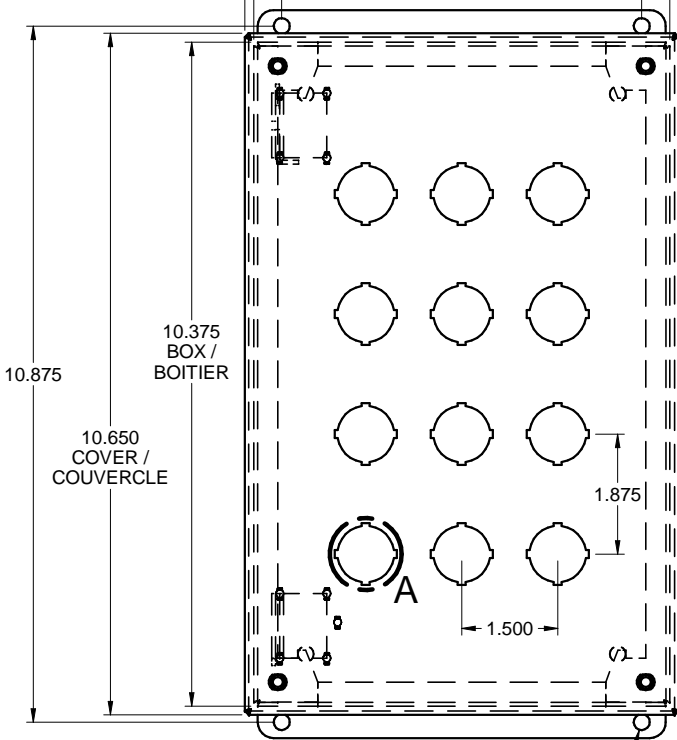

CAPTIVE SCREW /  
VIS CAPTIVES (x4)

12PBM  
STEEL / ACIER

12PBM  
without holes / sans trous  
STEEL / ACIER