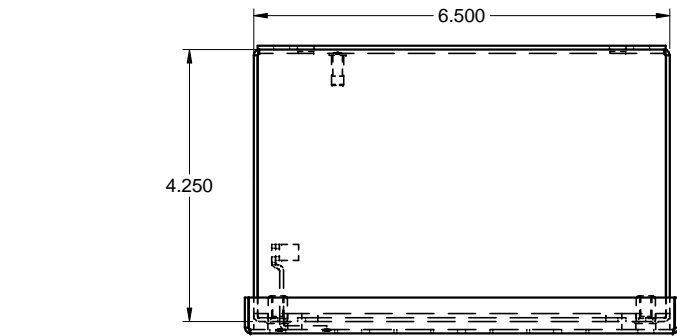

CAPTIVE SCREW /  
VIS CAPTIVES (x4)

12PBM  
STEEL / ACIER

12PBM  
without holes / sans trous  
STEEL / ACIER